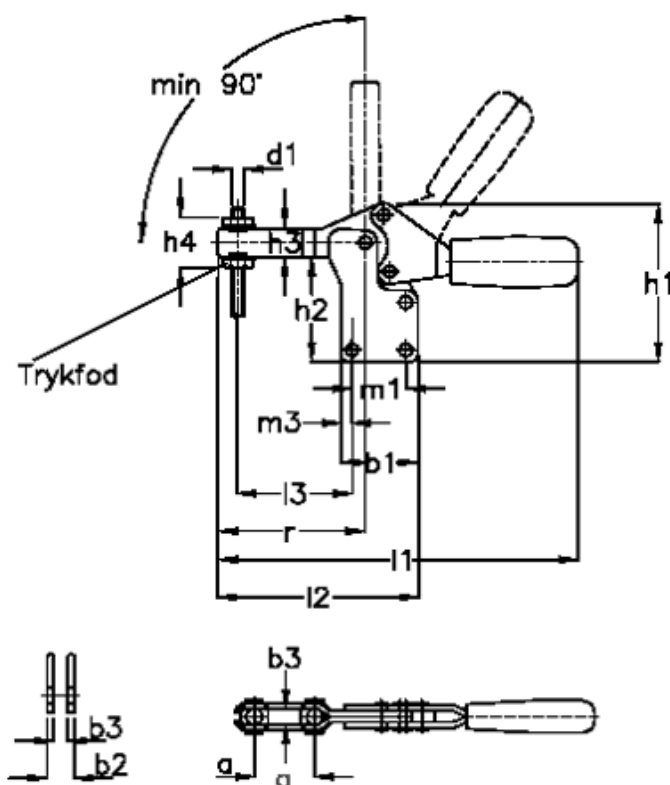

Article number: 2013551061

Description: E+G Klee horizontal clamp, st. steel
GN 820.1-230-N-NI

Measures

a approx. = 37	h2 = 50.0	m2 = 6.8
b1 = 44	h3 = 18	m3 = 9.0
b2 = 12	h4 = 35	r = 72.0
b3 = 6	Holding force N = 1600	Size = 230
b4 = 8.5	l1 = 196	
d1 = M8	l2 = 109	
d2 = 6.5	l3 = 64	
h1 = 75.0	m1 = 26.0	